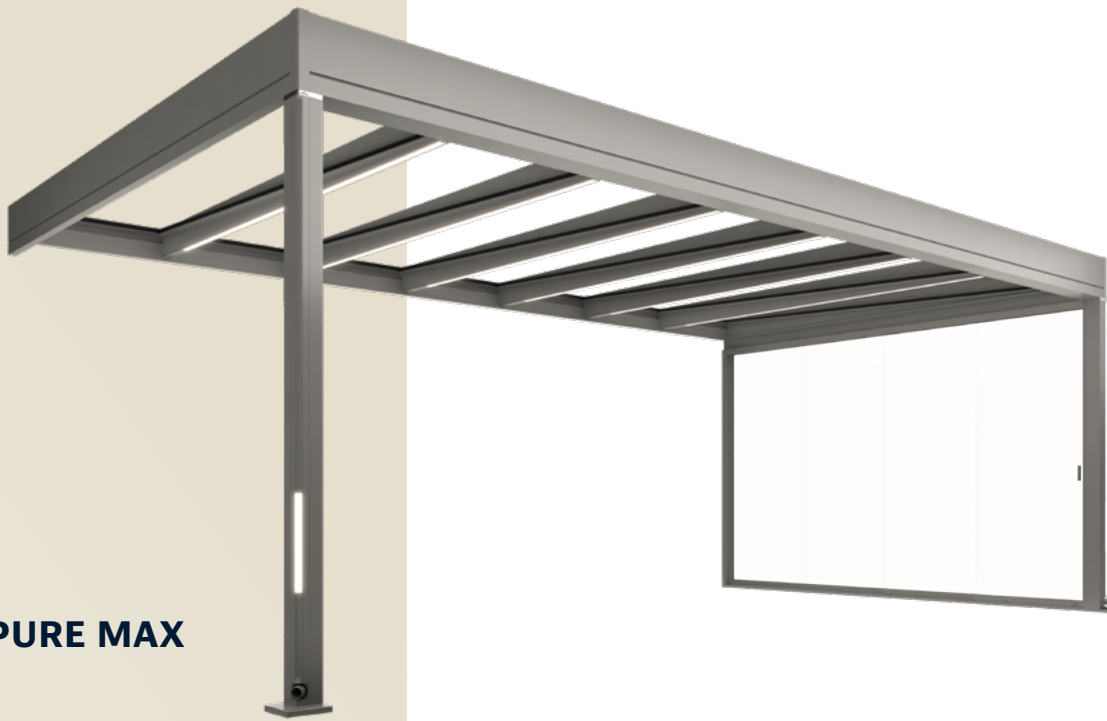

TERRAZZA PURE MAX

Equipment

- ✓ Large spans without middle posts
- ✓ Integrated guttering in the roof profile
- ✓ Designed for spacious patio areas
- ✓ Dimmable LED lighting for atmospheric evenings*
- ✓ Can be combined with sun protection on or under glass*

*optional

Patio roof profile sketch

■ **EXTENDABLE**
■ as a weinor Glasoase®

What is so special?

A well thought-out package consisting of guttering and a roof support – optimised water drainage, even when it rains heavily.

Terrazza Pure MAX is the glass patio roof everybody who wishes to experience expanse and attaches importance to design clarity and calmness. Generous roof surfaces create an open sense of space – without any disturbing middle post in the field of vision. This gives rise to a free transition between the home and garden, which consciously provides a free view outdoors.

The clear line layout is supported by integrated guttering: Rainwater is drained off in a controlled

way without visibly disrupting the architecture. Technology takes a back seat, design ´ remains in the foreground.

Designed according to your wishes and attuned to your lifestyle, the Terrazza Pure MAX can be extended step-by-step – with sun protection, glazing and lighting. Therefore, your patio roof grows with your requirements and, if wanted, becomes a fully protected Glasoase®.