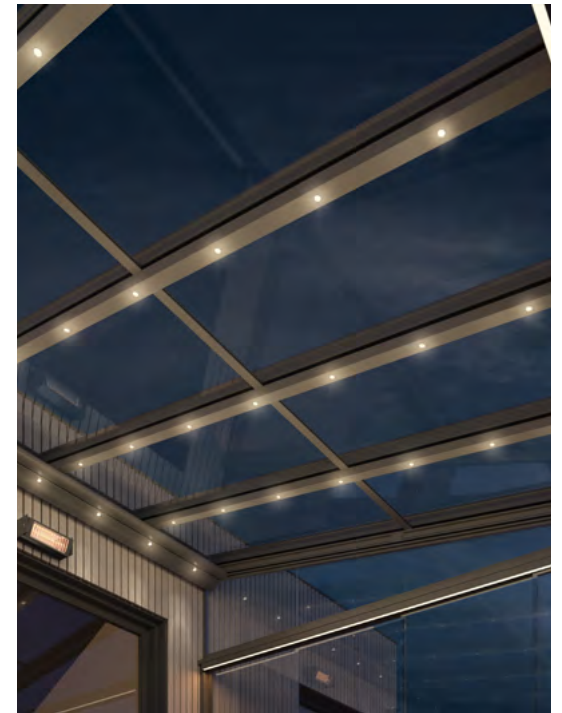

What is so special?

Warm white or coloured lighting – harmoniously integrated into the construction.

Integrated LED spotlights and light bars also put your patio atmospherically into the limelight after sunset. Depending upon what is desired, a warm white, even base light or colourful orchestration with individually selectable nuances arises.

The lighting is harmoniously integrated into the roof supports, louvres or the frame and emphasises the architecture without forcing its way to the fore. Supplementary accent lighting can accentuate individual areas in a targeted manner, creating additional depth.

You determine the atmosphere which arises – subtly distanced or deliberately orchestrated.