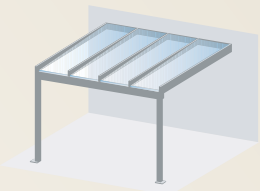

Patio roof profile sketch

■ **EXTENDABLE**
■ as a weinor Glasoase®

What is so special?

A well thought-out package consisting of guttering and a roof support – optimised water drainage, even when it rains heavily.

Terrazza Pure MAX is the glass patio roof everybody who wishes to experience expanse and attaches importance to design clarity and calmness. Generous roof surfaces create an open sense of space – without any disturbing middle post in the field of vision. This gives rise to a free transition between the home and garden, which consciously provides a free view outdoors.

The clear line layout is supported by integrated guttering: Rainwater is drained off in a controlled

way without visibly disrupting the architecture. Technology takes a back seat, design ´ remains in the foreground.

Designed according to your wishes and attuned to your lifestyle, the Terrazza Pure MAX can be extended step-by-step – with sun protection, glazing and lighting. Therefore, your patio roof grows with your requirements and, if wanted, becomes a fully protected Glasoase®.