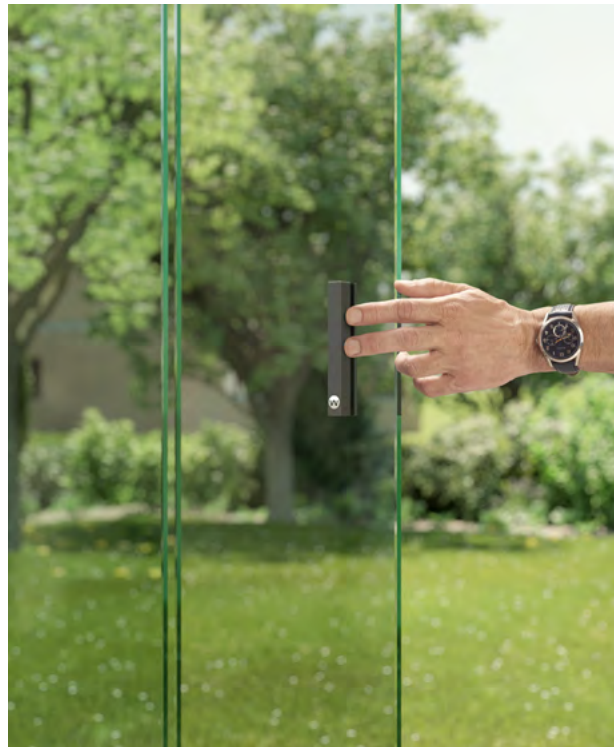

W17 EASY

FRAMELESS ALL-GLASS ELEMENTS WITH SMOOTH-RUNNING SLIDING TECHNOLOGY

Open? Protected? Bathed in light

W17 EASY

Equipment

- ✓ Frameless all-glass elements
- ✓ Smooth-running sliding function
- ✓ Can be opened partially or completely
- ✓ Reliable protection against wind and rain
- ✓ Seamless integration with the patio roof
- ✓ System solution for the Glasoase®

■ Transforms your patio roof to a
■ **weinor Glasoase®**

What is so special?

- Frameless all-glass elements with
- smooth-running sliding technology.

w17 easy expands your patio roof with maximum transparency. Frameless all-glass elements can easily be slid to the side and open the space as required – completely or partially.