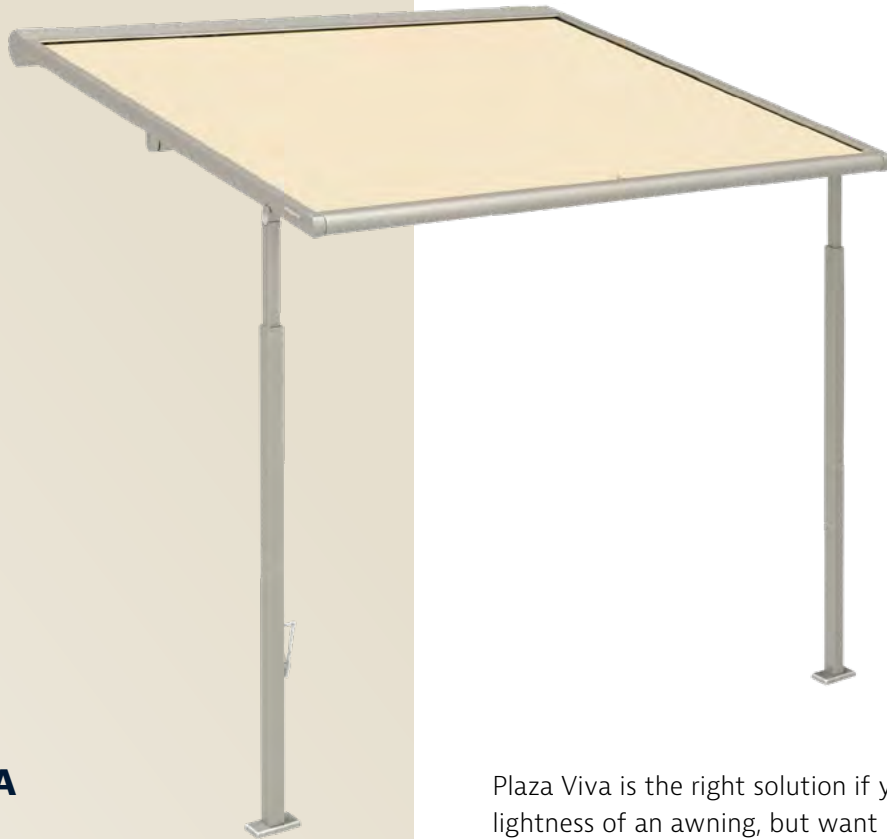

PLAZA VIVA

Equipment

- ✓ Stable guide system with post and fabric tension for more wind and rain protection
- ✓ Telescopic post for controlled drainage*
- ✓ VarioShade valance with crank or solar drive*
- ✓ LED spotlights*

*optional

Plaza Viva is the right solution if you appreciate the lightness of an awning, but want more stability than a classic folding arm awning can offer. The side rail guide and front posts ensure that the fabric remains guided reliably and also appears smooth running and controlled on larger surfaces.

This creates a protected area which is particularly suitable for patios where classic folding arm awnings reach their limits. Plaza Viva combines openness at the front with additional guidance, thus ensuring greater operating safety in everyday use.

The telescopic post is a central feature: when it rains, the frame can be lowered in a targeted manner, enabling water to drain off in a controlled manner. This protects the fabric and allows further

What is so special?

The telescopic post can be lowered when it rains – the water drains off, the fabric is protected and you also can continue to enjoy your patio during light rain showers.

patio use even under changing conditions without having to react spontaneously or rearrange any items.

Plaza Viva can be expanded individually, for example with lighting, side sun protection or a heater. This creates a textile roofing which gives you more scope for everyday life – an airy appearance, stable guidance and is clearly designed for use.

Award-winning with: