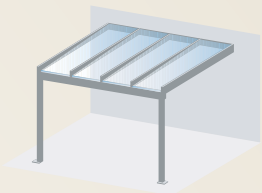

TERRAZZA PURE

LINEAR. PRECISE. TIMELESS.

Cubic glass patio roof with integrated guttering – clear expression, well thought-out details

TERRAZZA PURE

Equipment

- ✓ Cubic design with integrated guttering
- ✓ Can be combined with awnings on or under glass*
- ✓ Dimmable LED lighting for atmospheric evenings*

*optional

Patio roof profile sketch

■ **EXTENDABLE**
■ as a weinor Glasoase®

What is so special?

Invisibly integrated Glass gradient
in the lateral roof support –
■ clear lines.

Award-winning with:

Terrazza Pure follows a clear, architectonic concept: a consistent cubic shape which self-evidently blends with modern facades. Here, the roof pitch is integrated into the framework assembly and therefore remains invisible from the outside. Therefore, calm precise clear contours without visible inclination or structural compromise arise.