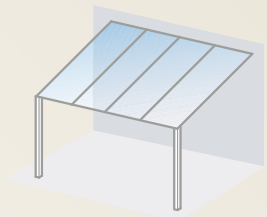

*optional

Patio roof profile sketch

EXTENDABLE
as a weinor Glasoase®

What is so special?

Soft rounded guttering with classical profile geometry.

Award-winning with:

Terrazza Originale is characterised by soft rounded roof supports and clearly defined front design. Its profile geometry provides the patio roof with a classical look which is specially suitable for housing with traditional or detailed facade design.