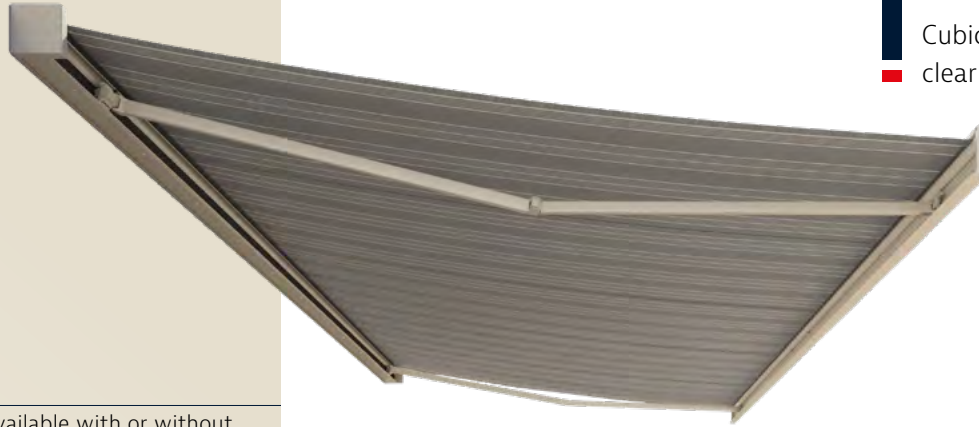

What is so special?

Cubic, powerful elegance – sets clear accents on the facade.

KUBATA

Equipment

- ✓ Cassette available with or without a back plate
- ✓ LED spotlights*
- ✓ Flush wall installation*

*optional

Profile awning cassette sketch

Kubata was developed for modern architecture, which thinks through clear lines and reduced shapes to their logical conclusion. With its linear, cubic cassette, it appears confidently and emphasizes the stringency of the facade. Its precise design language makes it a visible design element that clearly defines architecture and provides it with an additional contour.

When retracted, the fabric and technology are fully integrated into the closed cassette. The appearance of the building remains clear and tidy, and fabric and technology are protected – even at exposed or weather-intensive installation locations.

It is optionally available with integrated LED lighting for atmospheric light. Thanks to its high wind stability, it also offers reliable protection in changing conditions. The control unit is remote-operated also automated if desired.

Colours, fabric patterns and equipment options can be individually adapted – for a result which is technically convincing and remains consistent in terms of design.

Award-winning with: