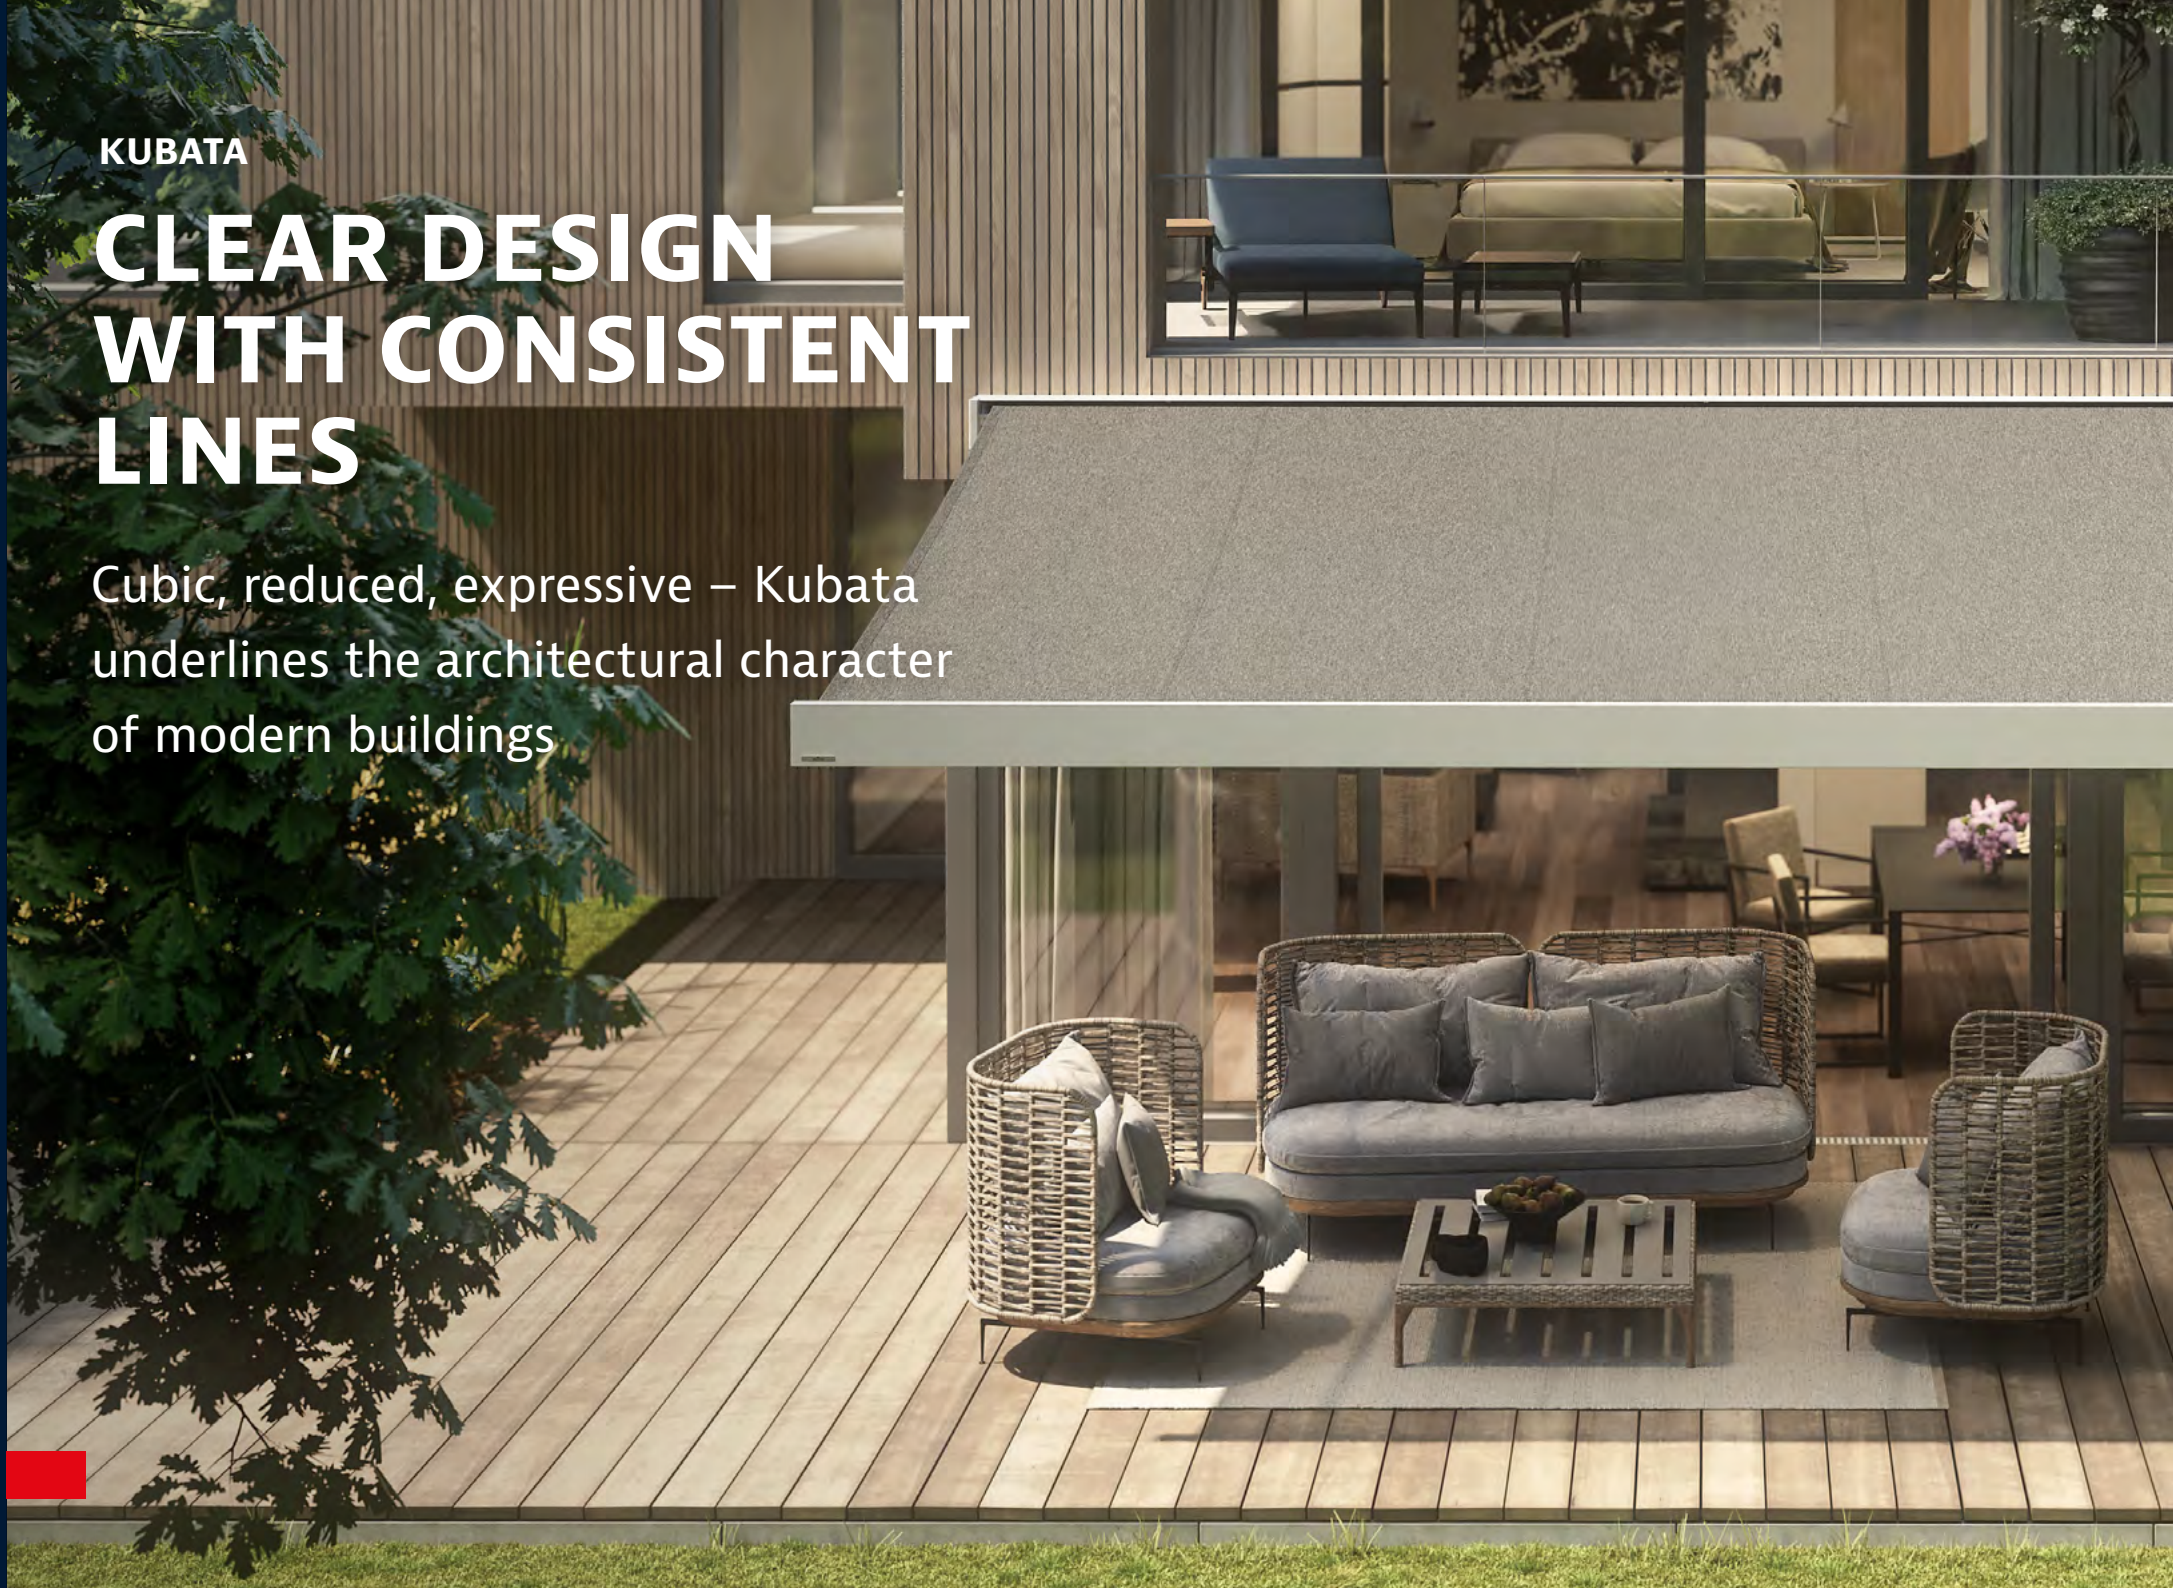

WEINOR

CUBIC DESIGN

Awnings with a cubic appearance follow a clear architectural idea: A clear, rectangular shape which self-evidently blends with modern facades. The awning does not compete with the architecture – it becomes part of it.

The straight-lined, closed cassette forms a precise, protective frame for fabric and technology. Everything is neatly integrated, nothing distracts. This creates a striking look, which is particularly attractive in contemporary architecture.

KUBATA

CLEAR DESIGN WITH CONSISTENT LINES

Cubic, reduced, expressive – Kubata underlines the architectural character of modern buildings

What is so special?

Cubic, powerful elegance – sets clear accents on the facade.

KUBATA

Equipment

- ✓ Cassette available with or without a back plate
- ✓ LED spotlights*
- ✓ Flush wall installation*

*optional

Profile awning cassette sketch

Kubata was developed for modern architecture, which thinks through clear lines and reduced shapes to their logical conclusion. With its linear, cubic cassette, it appears confidently and emphasizes the stringency of the facade. Its precise design language makes it a visible design element that clearly defines architecture and provides it with an additional contour.