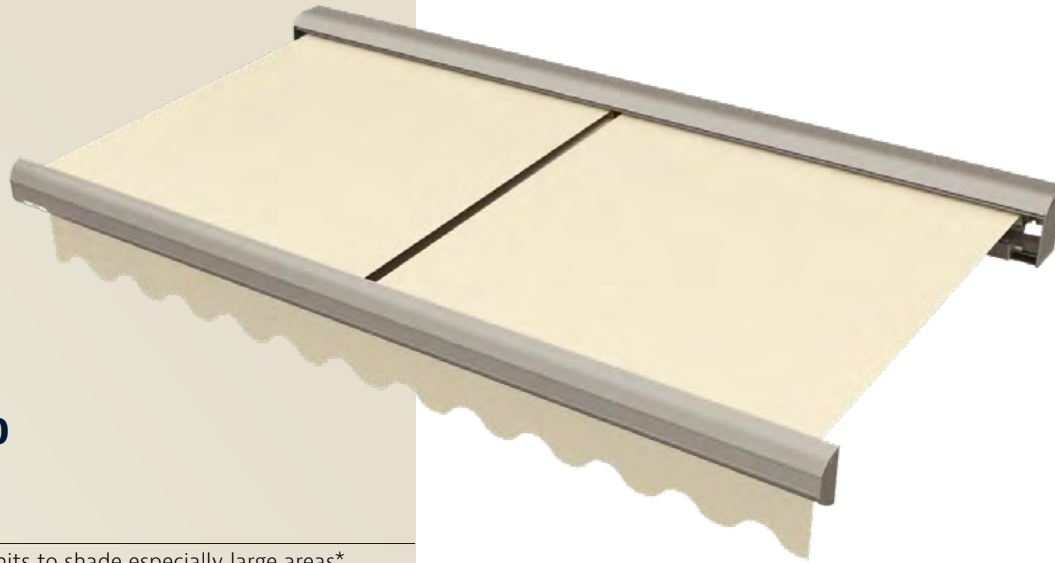

I/K/N 2000

Equipment

- ✓ Multi-section units to shade especially large areas*
- ✓ Cassette variants without a back plate/
  with a back plate/niche
- ✓ LED light bar*

*optional

Flush-mounted installation profile sketch

Niche installation profile sketch

I/K/N 2000 is a folding arm awning for situations where standard solutions reach their limits. It was developed to enable flexible adaptation to different structural conditions – unobtrusively, functionally and reliably.

Depending on the installation situation, the awning can be installed directly on the wall, equipped with an additional back plate or integrated almost invisibly into a facade niche. It also fits in harmoniously where little space or special architectural specifications have to be taken into account.

What is so special?

- Flexible installation with versions
- for several installation situations.

The reserved design language supports a calm overall picture on the facade. At the same time, the proven construction ensures that the fabric and technology are accommodated protected and that the awning functions reliably in everyday life.

Colours, fabric patterns and equipping options can be customized to suit buildings and use. I/K/N 2000 thus offers a solution which does not come to the fore – but fits exactly where flexibility is called for.