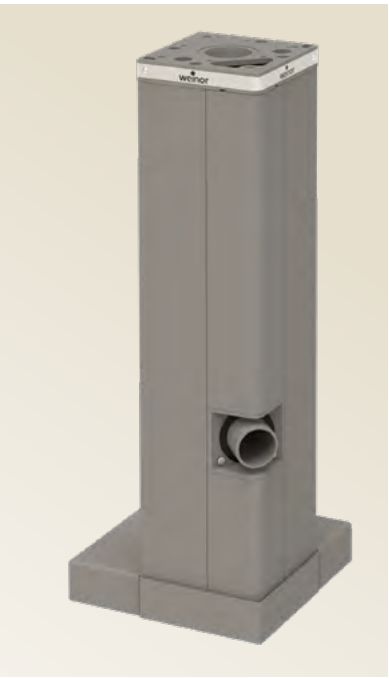

LASTINGLY VALUABLE

The seamless powder coating
defies weather and time –
confirmed by long-term tests
in the weinor test laboratory.

Your outdoor oasis of well-being is an investment in quality of life, which should bring joy for a long time. Therefore, weinor relies on durable materials, elegant surfaces and quiet mechanics, manufactured in Germany with top precision.

Our products are designed to enable repairs and upgrading – good for you, healthy for the environment. Enhanced by long-term spare parts supply, a favourite outdoor spot arises which you can enjoy for several decades.