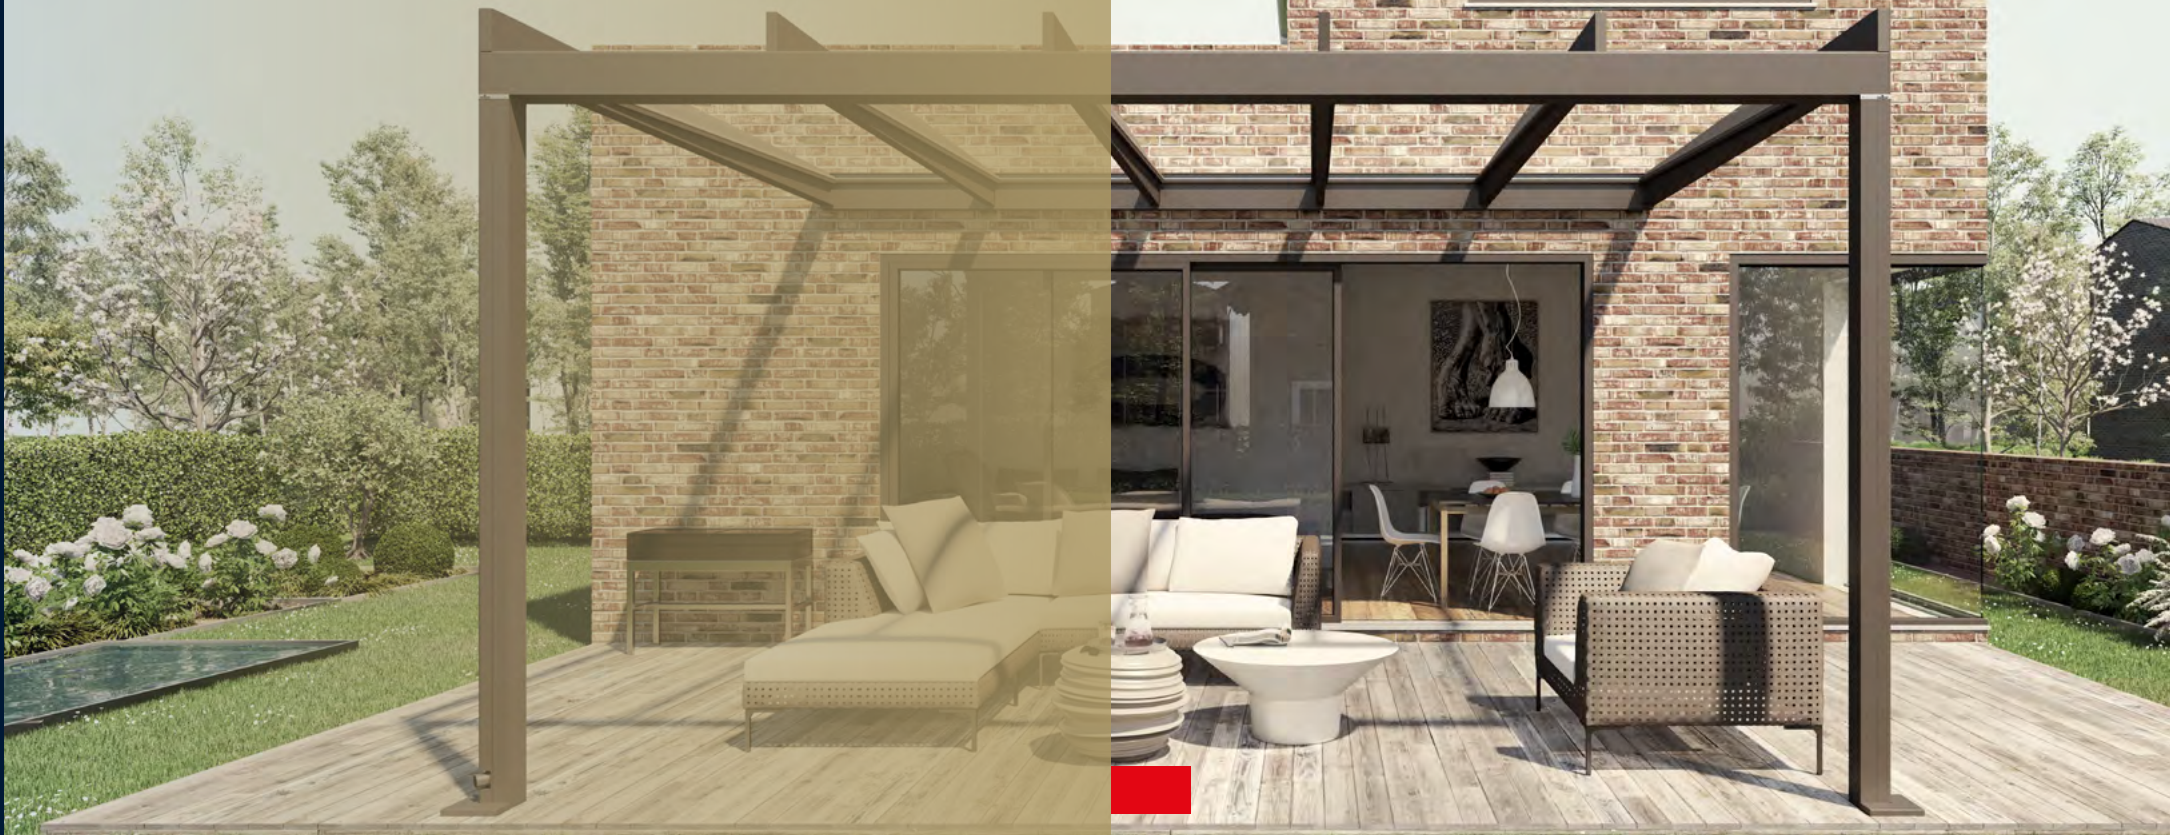

A modern outdoor patio area featuring a pergola with a white ceiling and dark frame. The patio is furnished with wicker chairs and a table, all with green cushions. A swimming pool is visible in the background, surrounded by lush greenery and a large hedge. The scene is set in a bright, sunny environment.

This will turn your outdoors into a favourite place full of ease and joy – a place where you always feel comfortable, protected and secure.

EASY HANDLING

Intelligent sensors protect you and your weinor product.

MODULARLY EXPANDABLE

AN OUTDOORS WHICH GROWS WITH YOU

Flexible, adaptable and always ready for innovation.

MODULARLY EXPANDABLE

One roof. Several possibilities.
Up to the weinor Glasoase®.

Your life changes – weinor OUTDOOR REALMS adapt to it. With weinor, you rely on a system which can always be adapted to new requirements: with side glass elements for transparent protection, vertical screens or awnings for privacy and shading, radiant heaters and light for long evenings. And if you wish to change your furnishing style or highlight a new trend colour, simply change your awning fabric.

TIMELESSLY AESTHETIC

ENJOY A STYLISH OUTDOORS

Solutions which merge with the architecture
to form harmony.

**TIMELESSLY
AESTHETIC**

Indoors and outdoors
in harmonious unison –
designed for eternity.

Your home deserves solutions which enhance it architecturally and exist for decades and beyond trends. Awnings and roofs from weinor convince with consistent quality and aesthetic shapes – whether modern, cubic or organic. Products such as the Terrazza Originale patio roof or the Opal Design II folding arm awning have been successful for many years and are well on their way to becoming design classics.