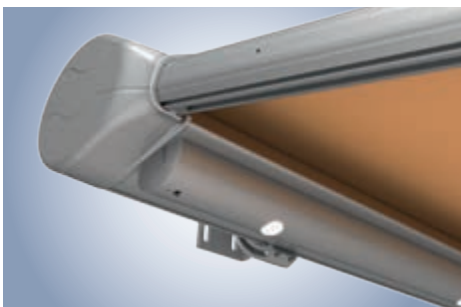

LED lighting – for longer hours spent outdoors

With your Plaza Home LED, you will enjoy atmospheric, warm lighting in the evening regardless of whether your Plaza Home is extended or retracted.

- operating life of 30,000 hours
- highly energy-efficient
- infinitely dimmable using radio control