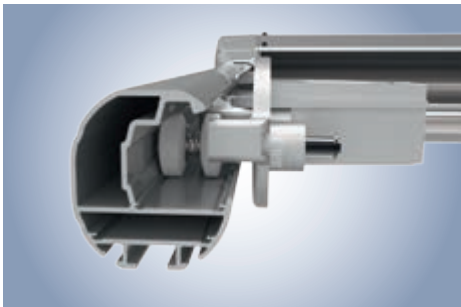

- rope and tension springs as used in ocean sailing for high tensile strength and tear-resistance
- simple adjustment of fabric tension

weinor carriage system – precise and low-noise

The tried and proven weinor carriage impresses with its easy retraction and extension. Its rollers run in the side channel with especially low resistance.