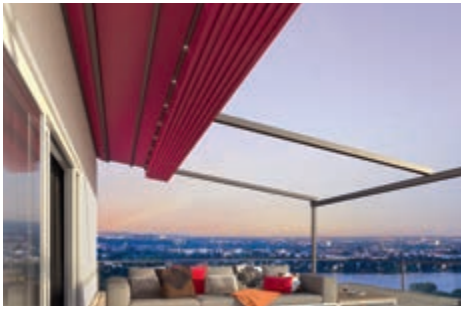

PERGOTEX II – Highlights and Versions

A whole variety of weather protection under your folding awning

With its solid supports and the resilient, durable awning material, the weinor PergoTex II offers outstanding wind stability – for even longer enjoyment of your patio.

- waterproof: light-proof or light-transmitting PVC fabric
- with high tensile strength
- reliable sun protection with a closed roof