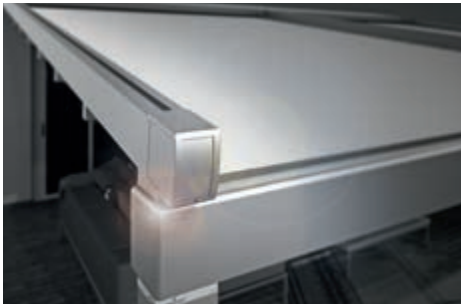

Rigid construction – wind resistant and rainproof

The PergoTex II's tear-resistant PVC is fastened to robust aluminium transoms. This combination withstands wind loads up to strength 6 on the Beaufort scale – even when extended.

- controlled drainage of rainwater with a minimum pitch of 8°
- the fabric is extended with lateral guidance – due to a robust counterbalance system