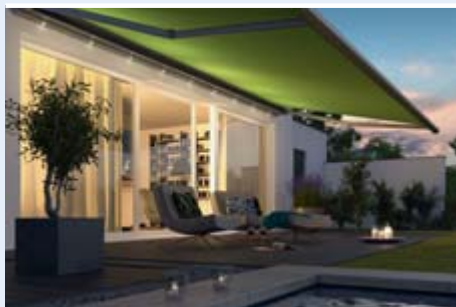

LED lighting – long evenings on the patio included

Look forward to warm summer evenings on your patio? Pleasant lighting comes courtesy of the Cassita II LED. The light bar can be colour coordinated to the cassette.

- lighting can be used even when awning is retracted
- highly energy efficient
- operating life of 30,000 hours
- infinitely dimmable using BiConnect

Cassita II	
Max. width	Max. projection
550 cm	300 cm