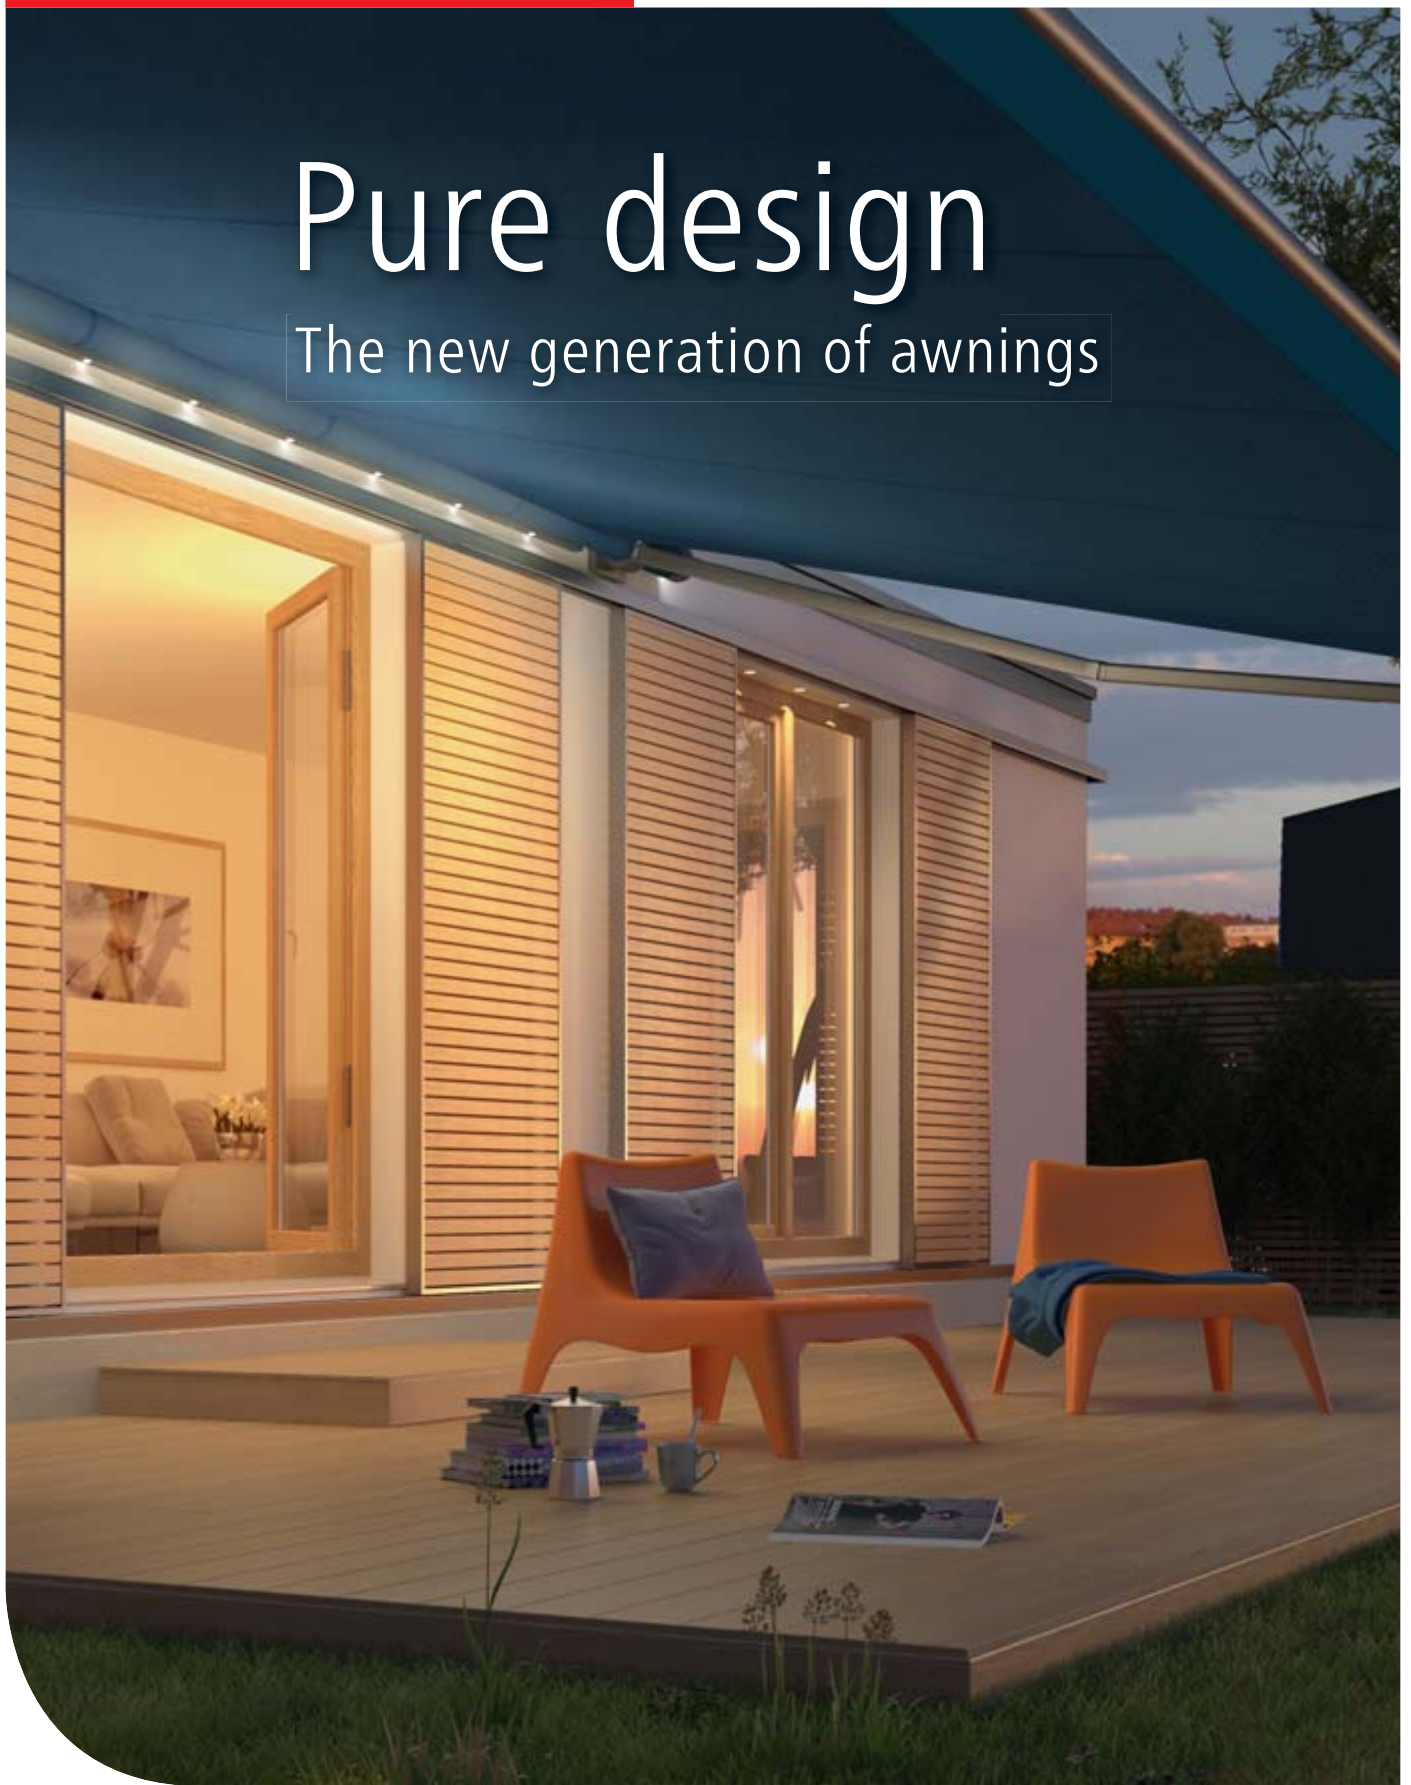

Pure design

The new generation of awnings

Compelling performance and design – the four new weinor products

With its four new sun protection systems, weinor has redefined the concept of the awning: they all share a pioneering design that beautifully accentuates a house's facade. At their core is weinor's innovative technology, such as the resilient LongLife arm or the warm white LED lighting.